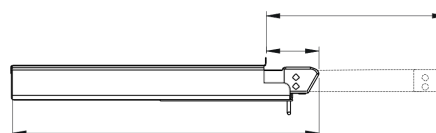

## Datenblatt – Primo City

- Electrostatic painted footboard
- Non skid material
- All kind of mounting sets are available

**STEEL**

DIMENSIONS	A	B	C	D	E	F
PrimoCITY 400	428	480	430	345	250	80
PrimoCITY 500	508	560	480	395	300	80